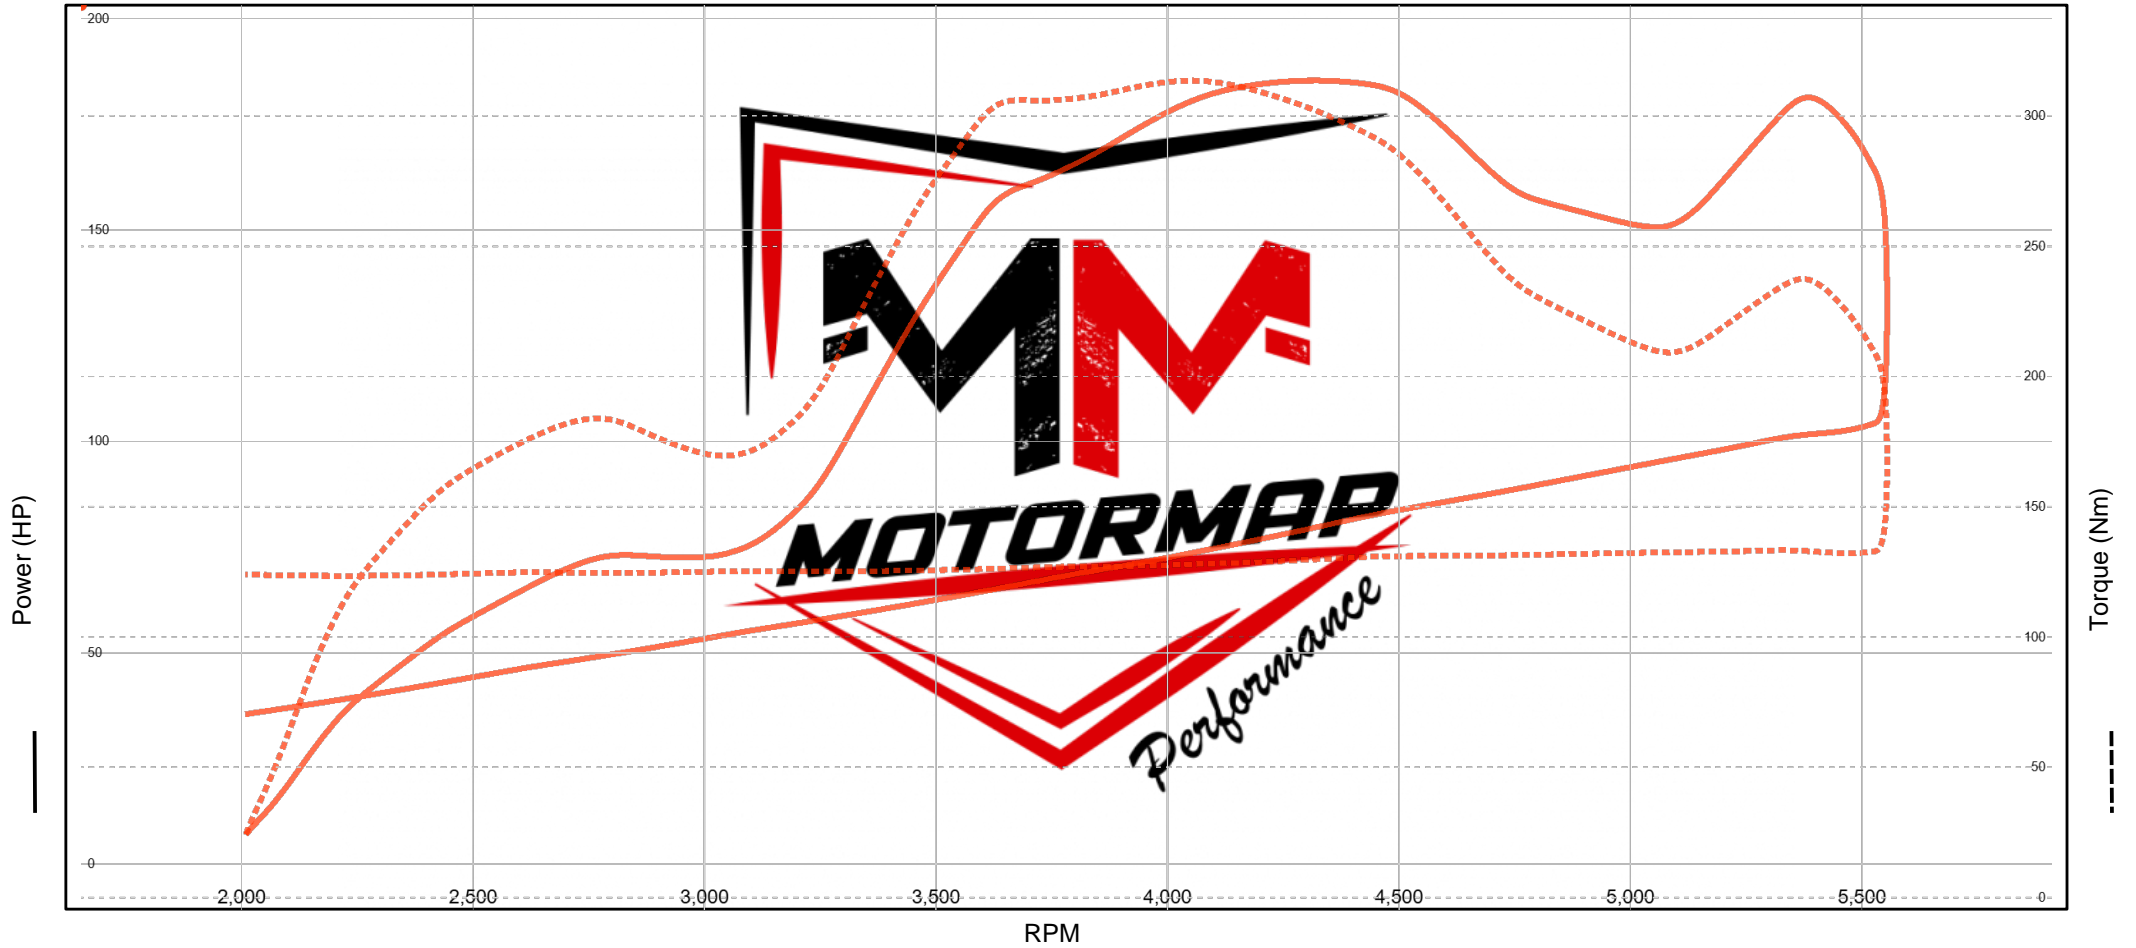

Date: 2026/04/18  
Time: 13:21  
Vehicle: Ford Raptor  
Name: 5138NDV

Motormap Performance

	Engine power (HP)	Wheel power (HP)	RPM	Torque	RPM	Temp (°C)
Run 1	288.9	185.2	4325	313.4	4050	26.1